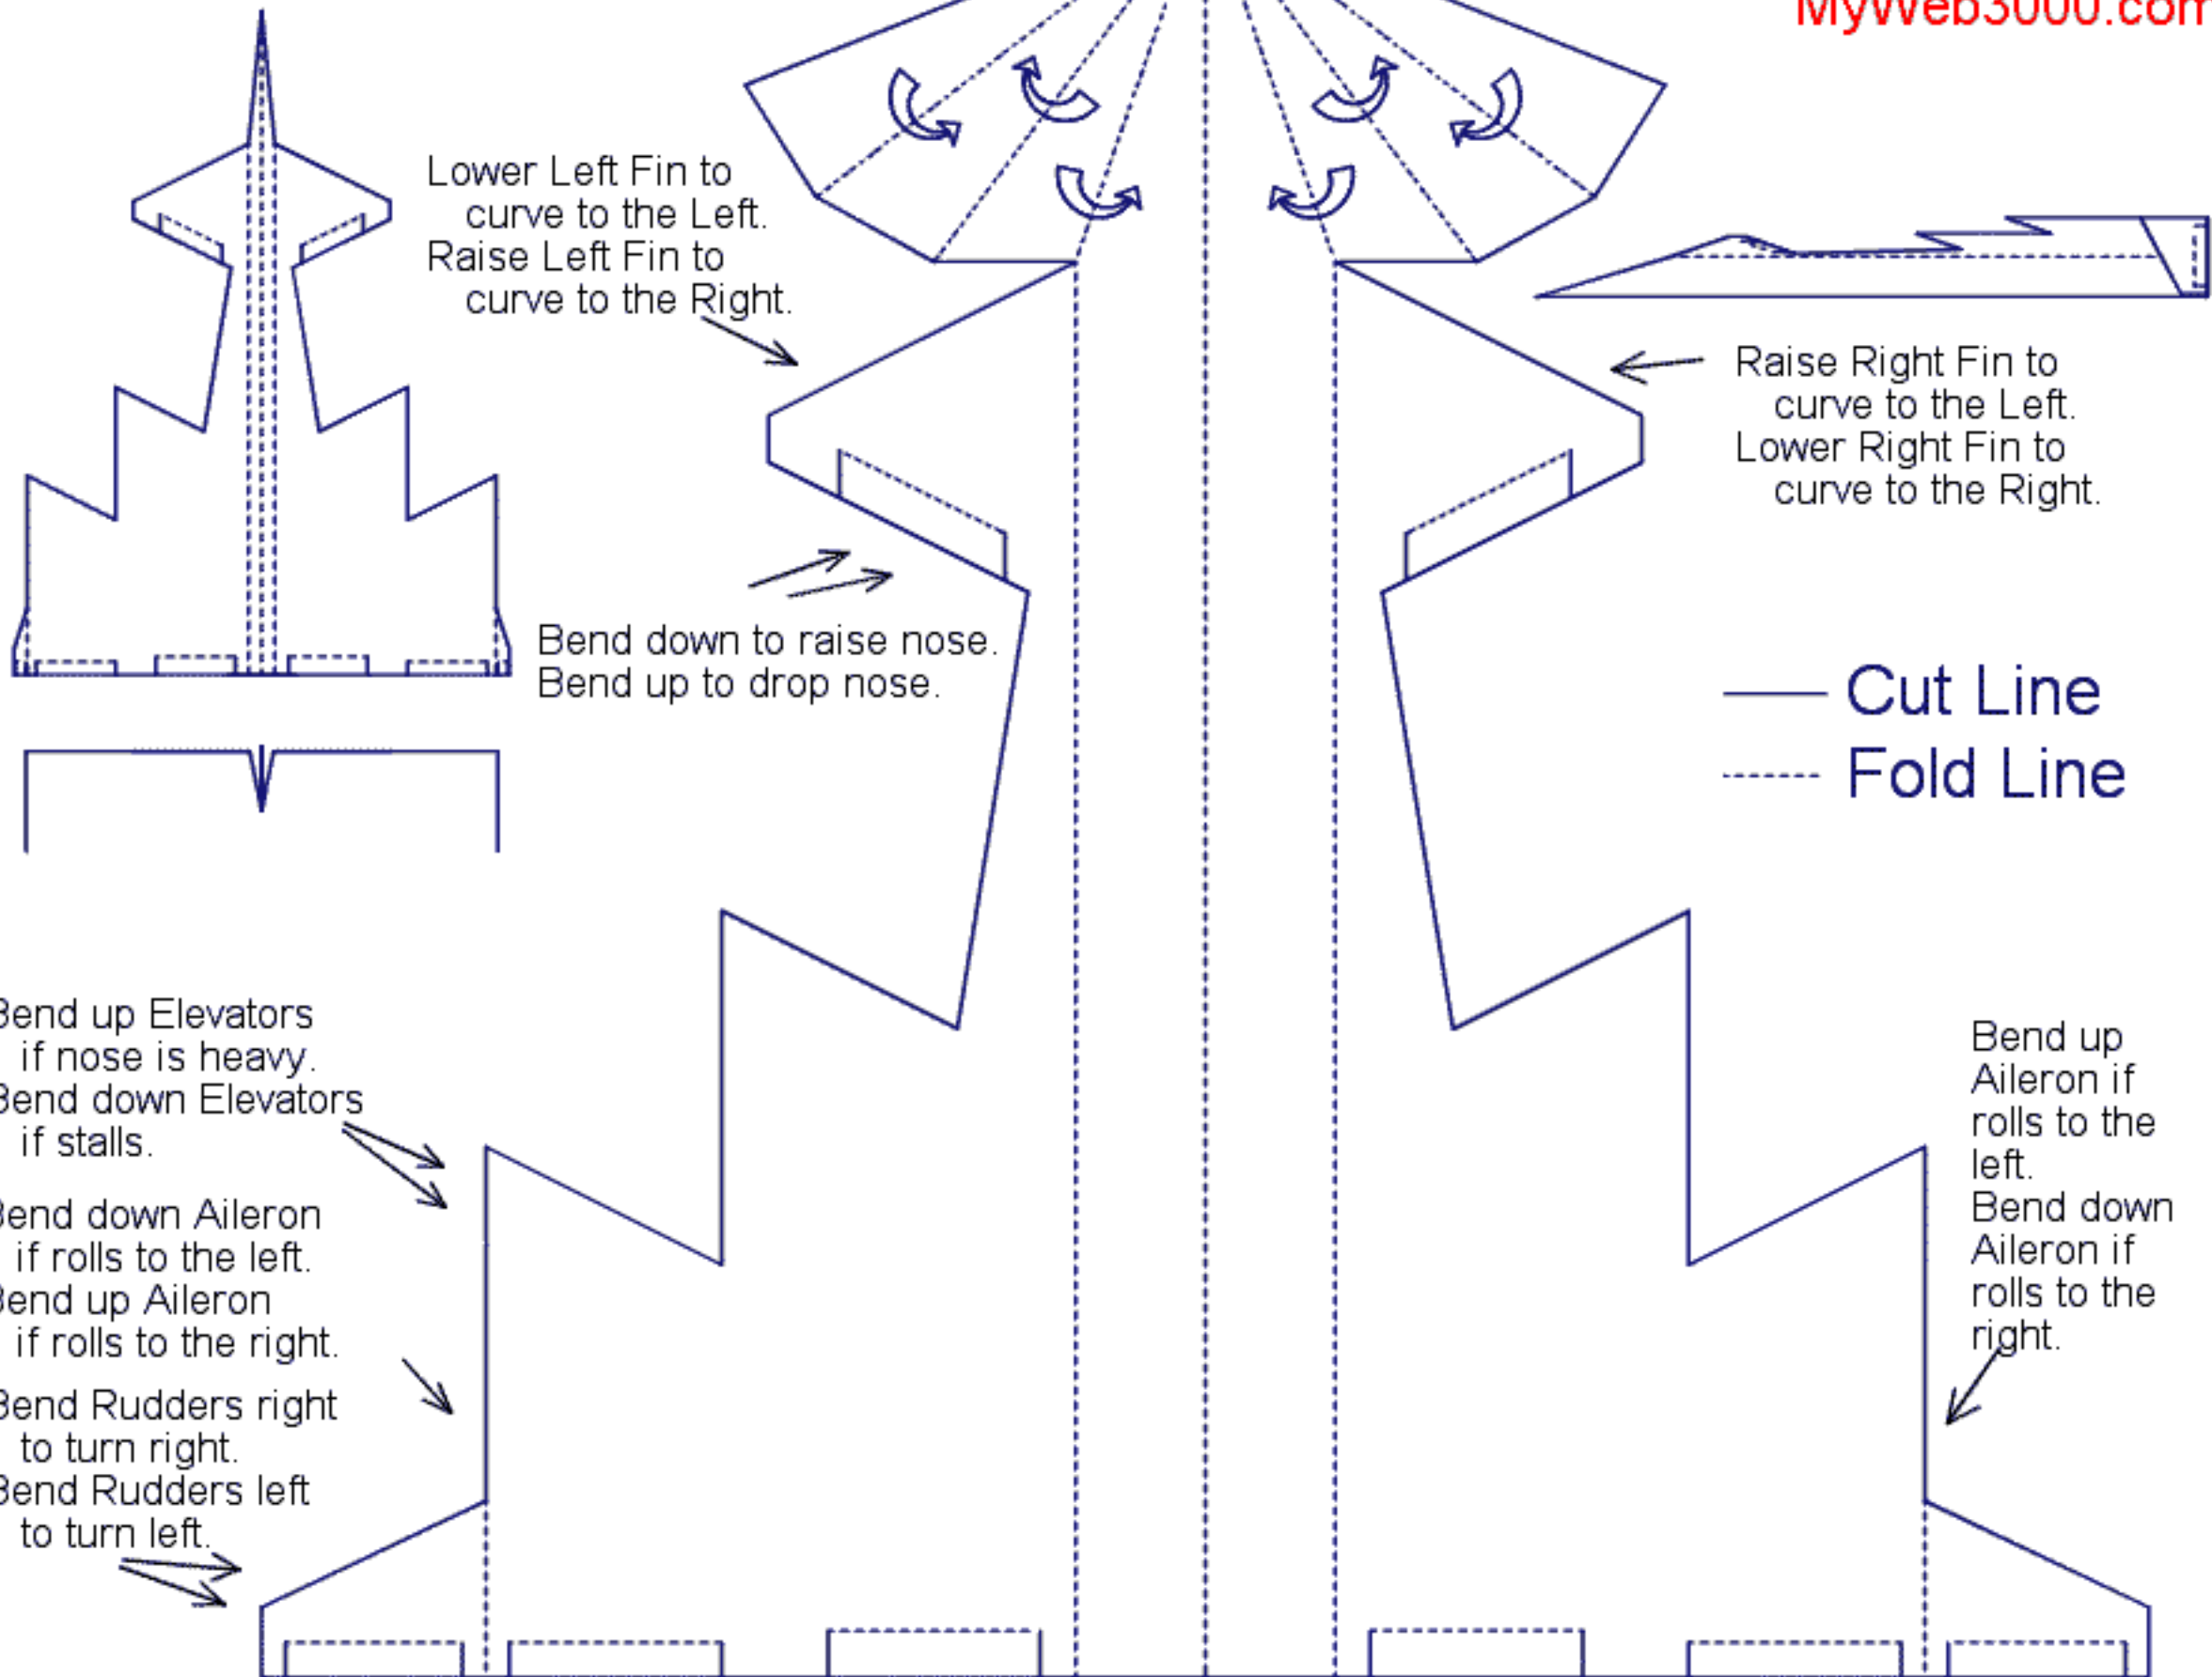

# X-22 (Teeth)

Copyright by  
MyWeb3000.com

Lower Left Fin to curve to the Left.  
Raise Left Fin to curve to the Right.

Raise Right Fin to curve to the Left.  
Lower Right Fin to curve to the Right.

Bend down to raise nose.  
Bend up to drop nose.

— Cut Line  
- - - Fold Line

Bend up Elevators if nose is heavy.  
Bend down Elevators if stalls.

Bend down Aileron if rolls to the left.  
Bend up Aileron if rolls to the right.

Bend Rudders right to turn right.  
Bend Rudders left to turn left.

Bend up Aileron if rolls to the left.  
Bend down Aileron if rolls to the right.

Flying Tips: Launch the plane gently and keep the wings flat.