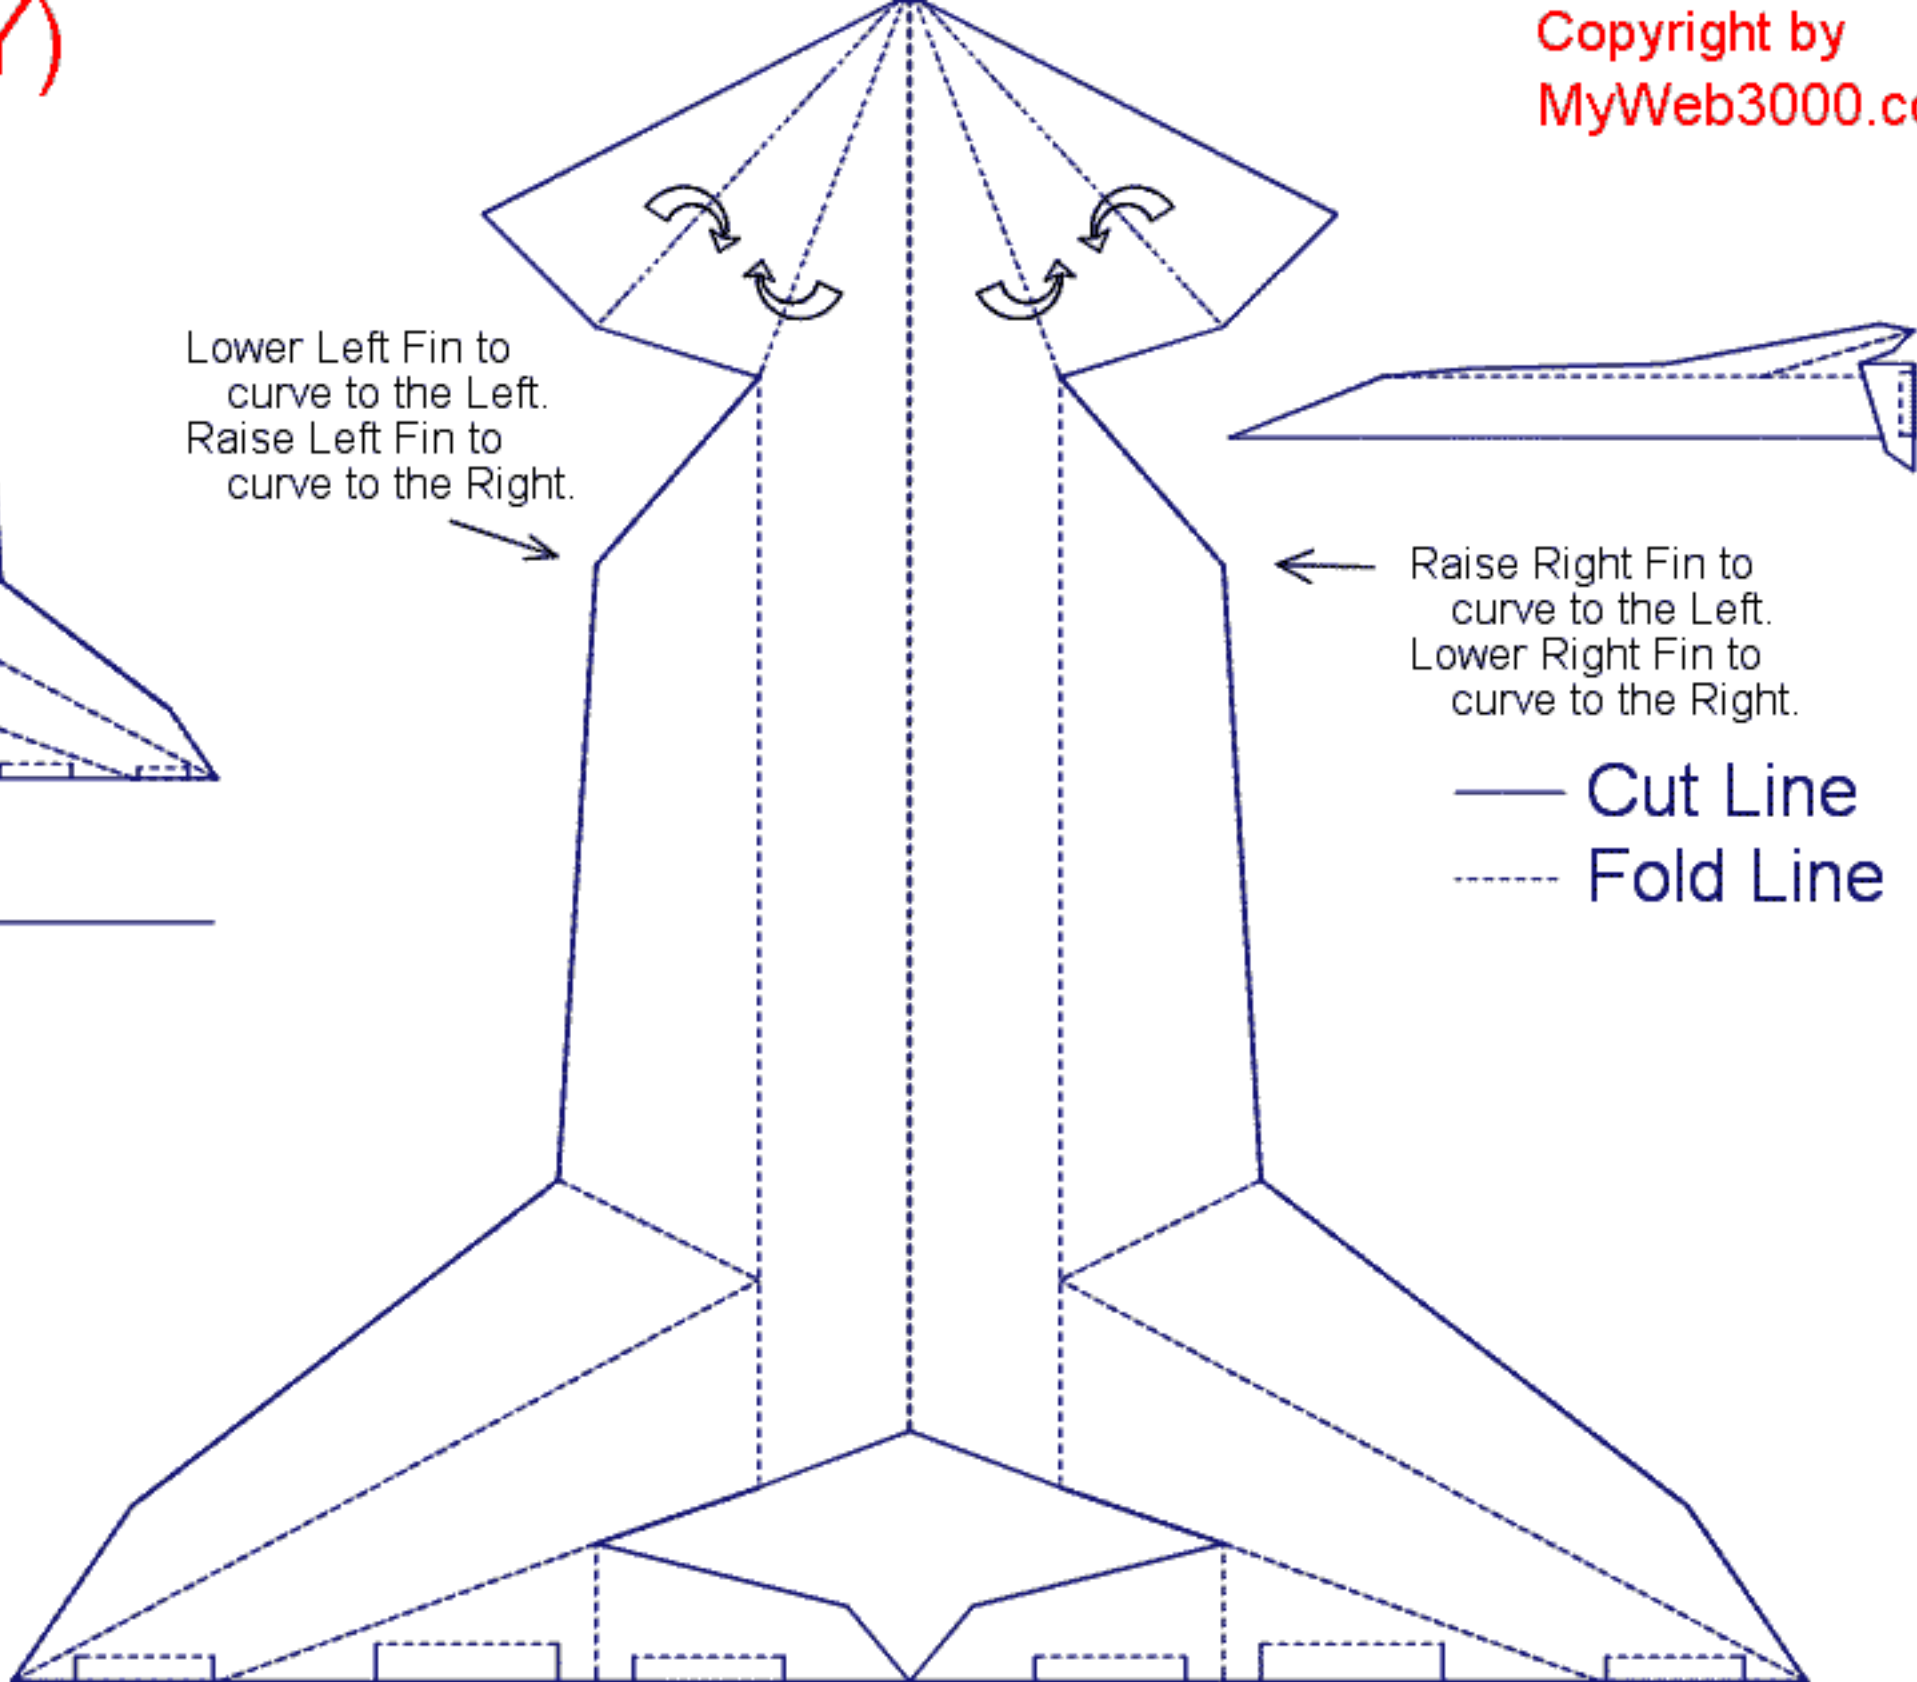

# X-13 (Y)

Copyright by  
MyWeb3000.com

Lower Left Fin to  
curve to the Left.  
Raise Left Fin to  
curve to the Right.

Raise Right Fin to  
curve to the Left.  
Lower Right Fin to  
curve to the Right.

— Cut Line  
- - - Fold Line

Bend down Aileron  
if rolls to the left.  
Bend up Aileron  
if rolls to the right.

Bend Rudders right to turn right.  
Bend Rudders left to turn left.  
Bend up Elevators if nose heavy.  
Bend down Elevators if stalls.  
Flying Tips: Launch the plane gently and keep the wings flat.

Bend up Aileron  
if rolls to the left.  
Bend down Aileron  
if rolls to the right.