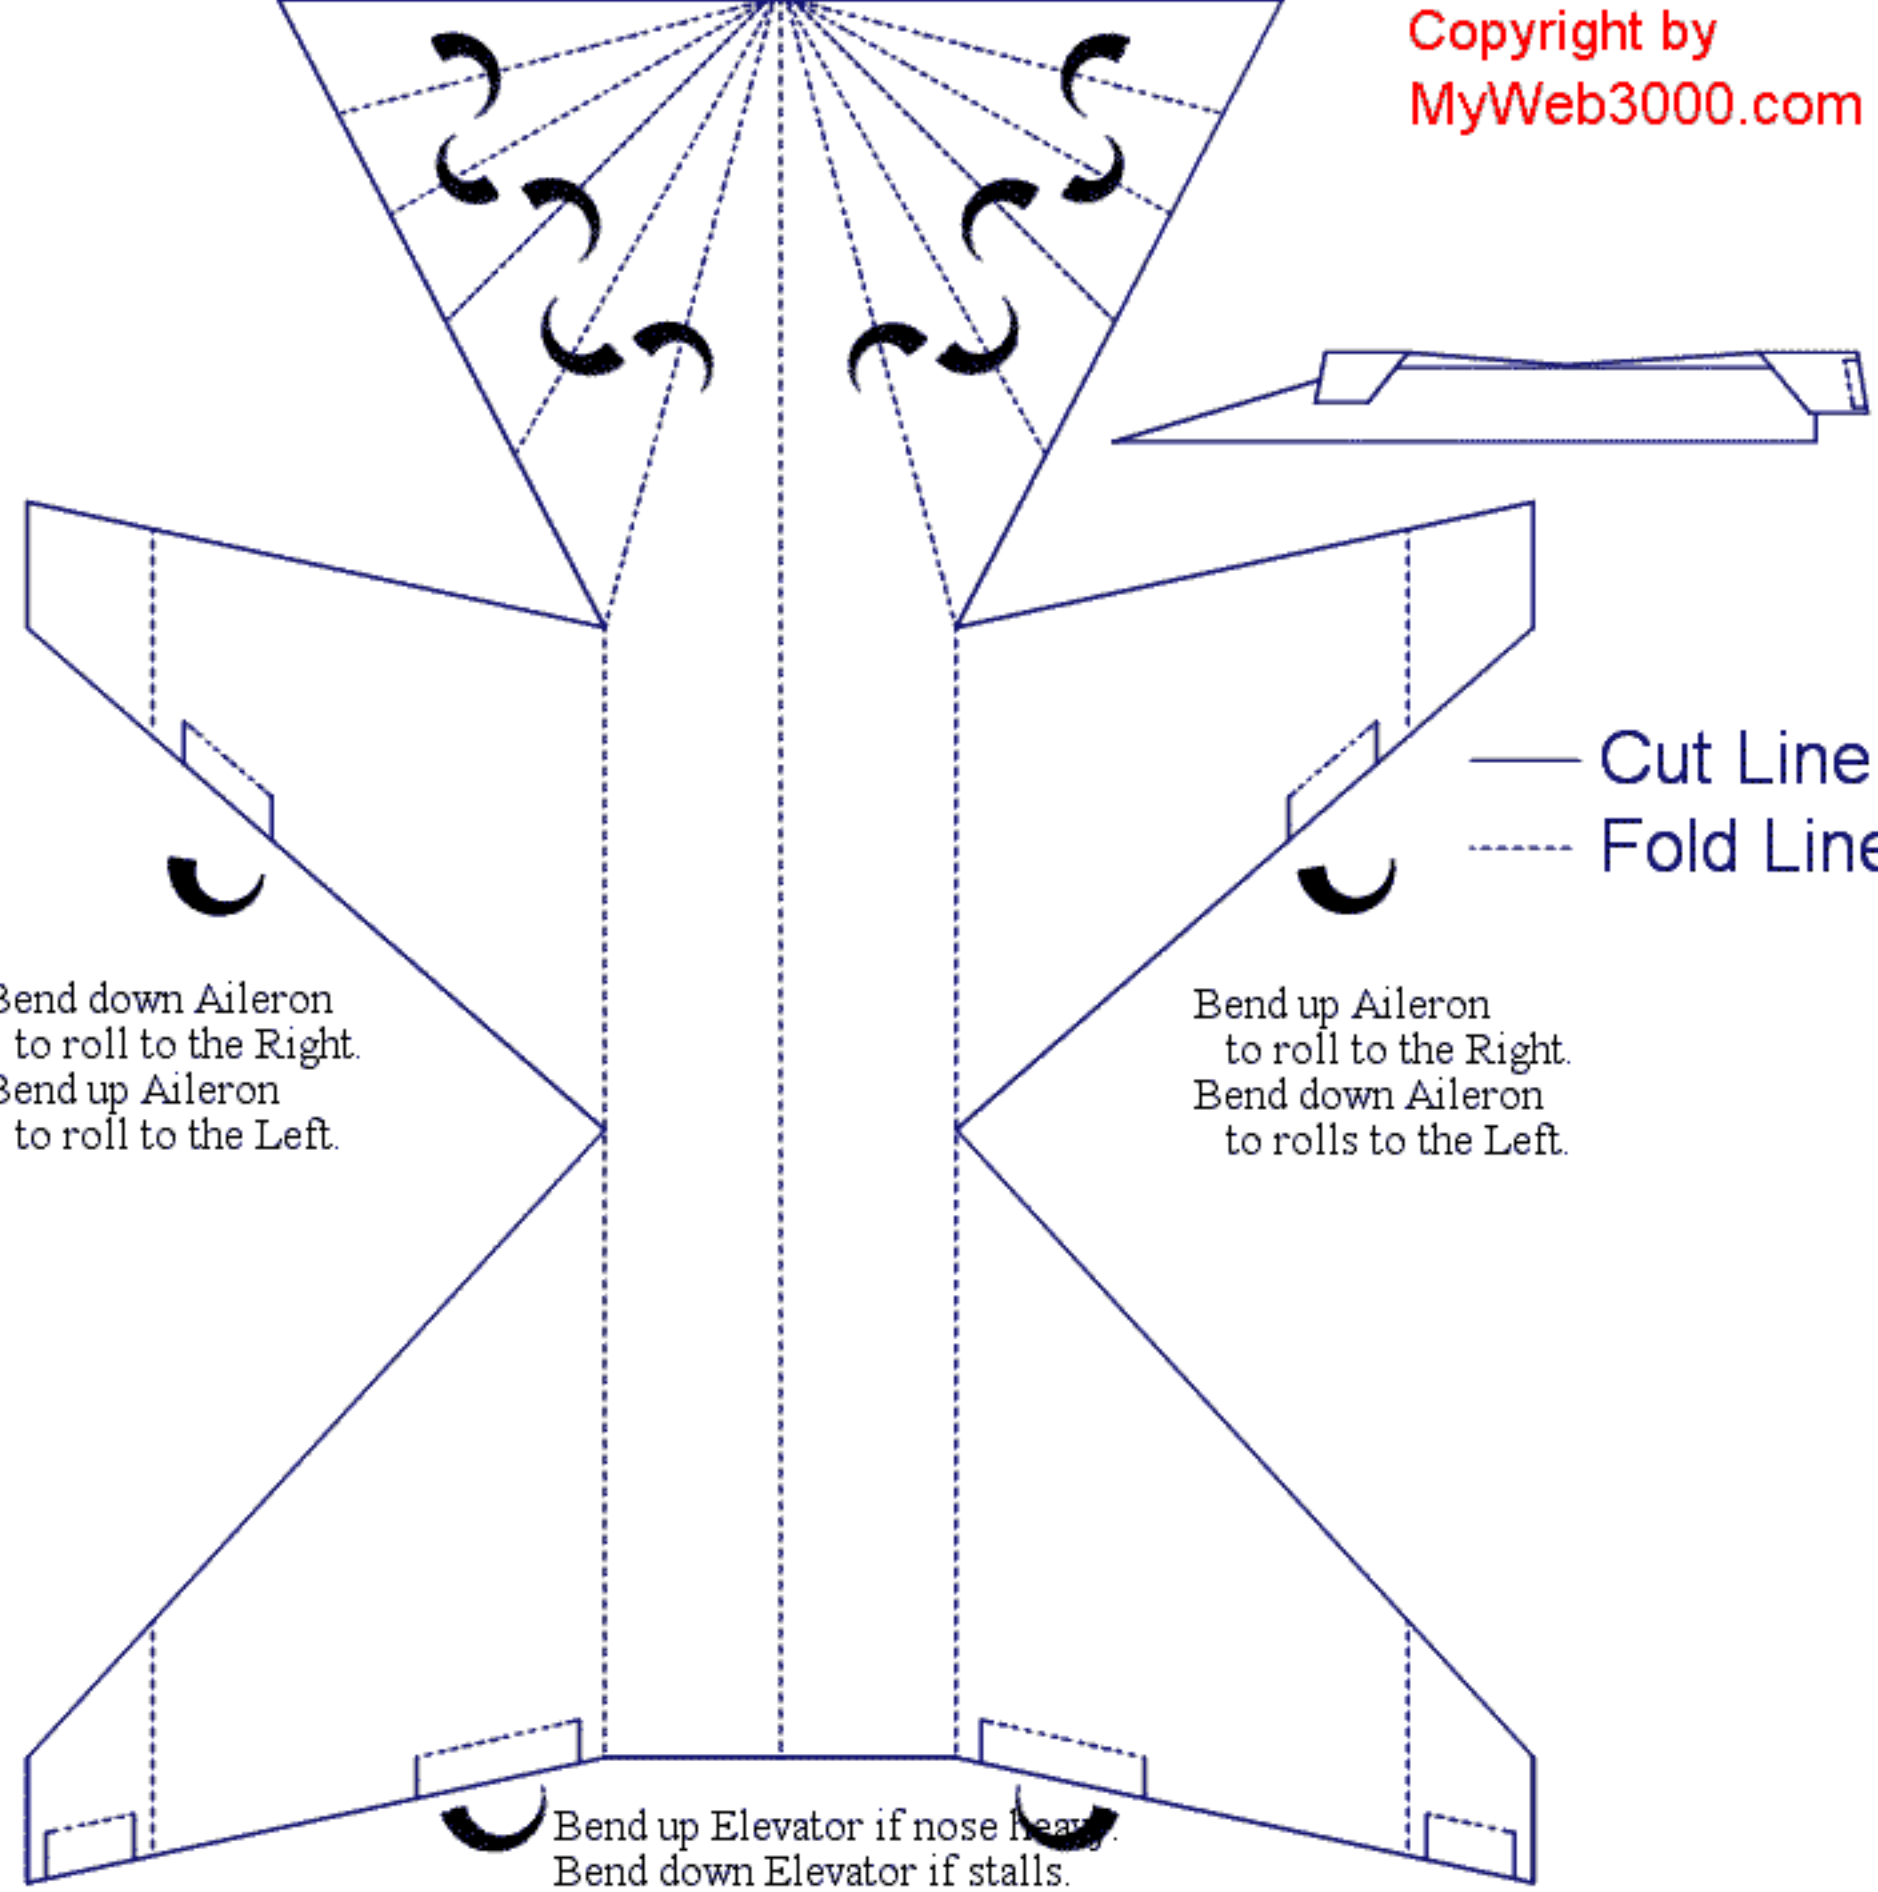

X-11 (X)

Copyright by
MyWeb3000.com

— Cut Line
- - - Fold Line

Bend down Aileron
to roll to the Right.
Bend up Aileron
to roll to the Left.

Bend up Aileron
to roll to the Right.
Bend down Aileron
to rolls to the Left.

Bend Rudders right
to turn Right.
Bend Rudders left
to turn Left.

Bend up Elevator if nose heavy.
Bend down Elevator if stalls.

Flying Tips: Launch the plane gently and keep the wings flat.