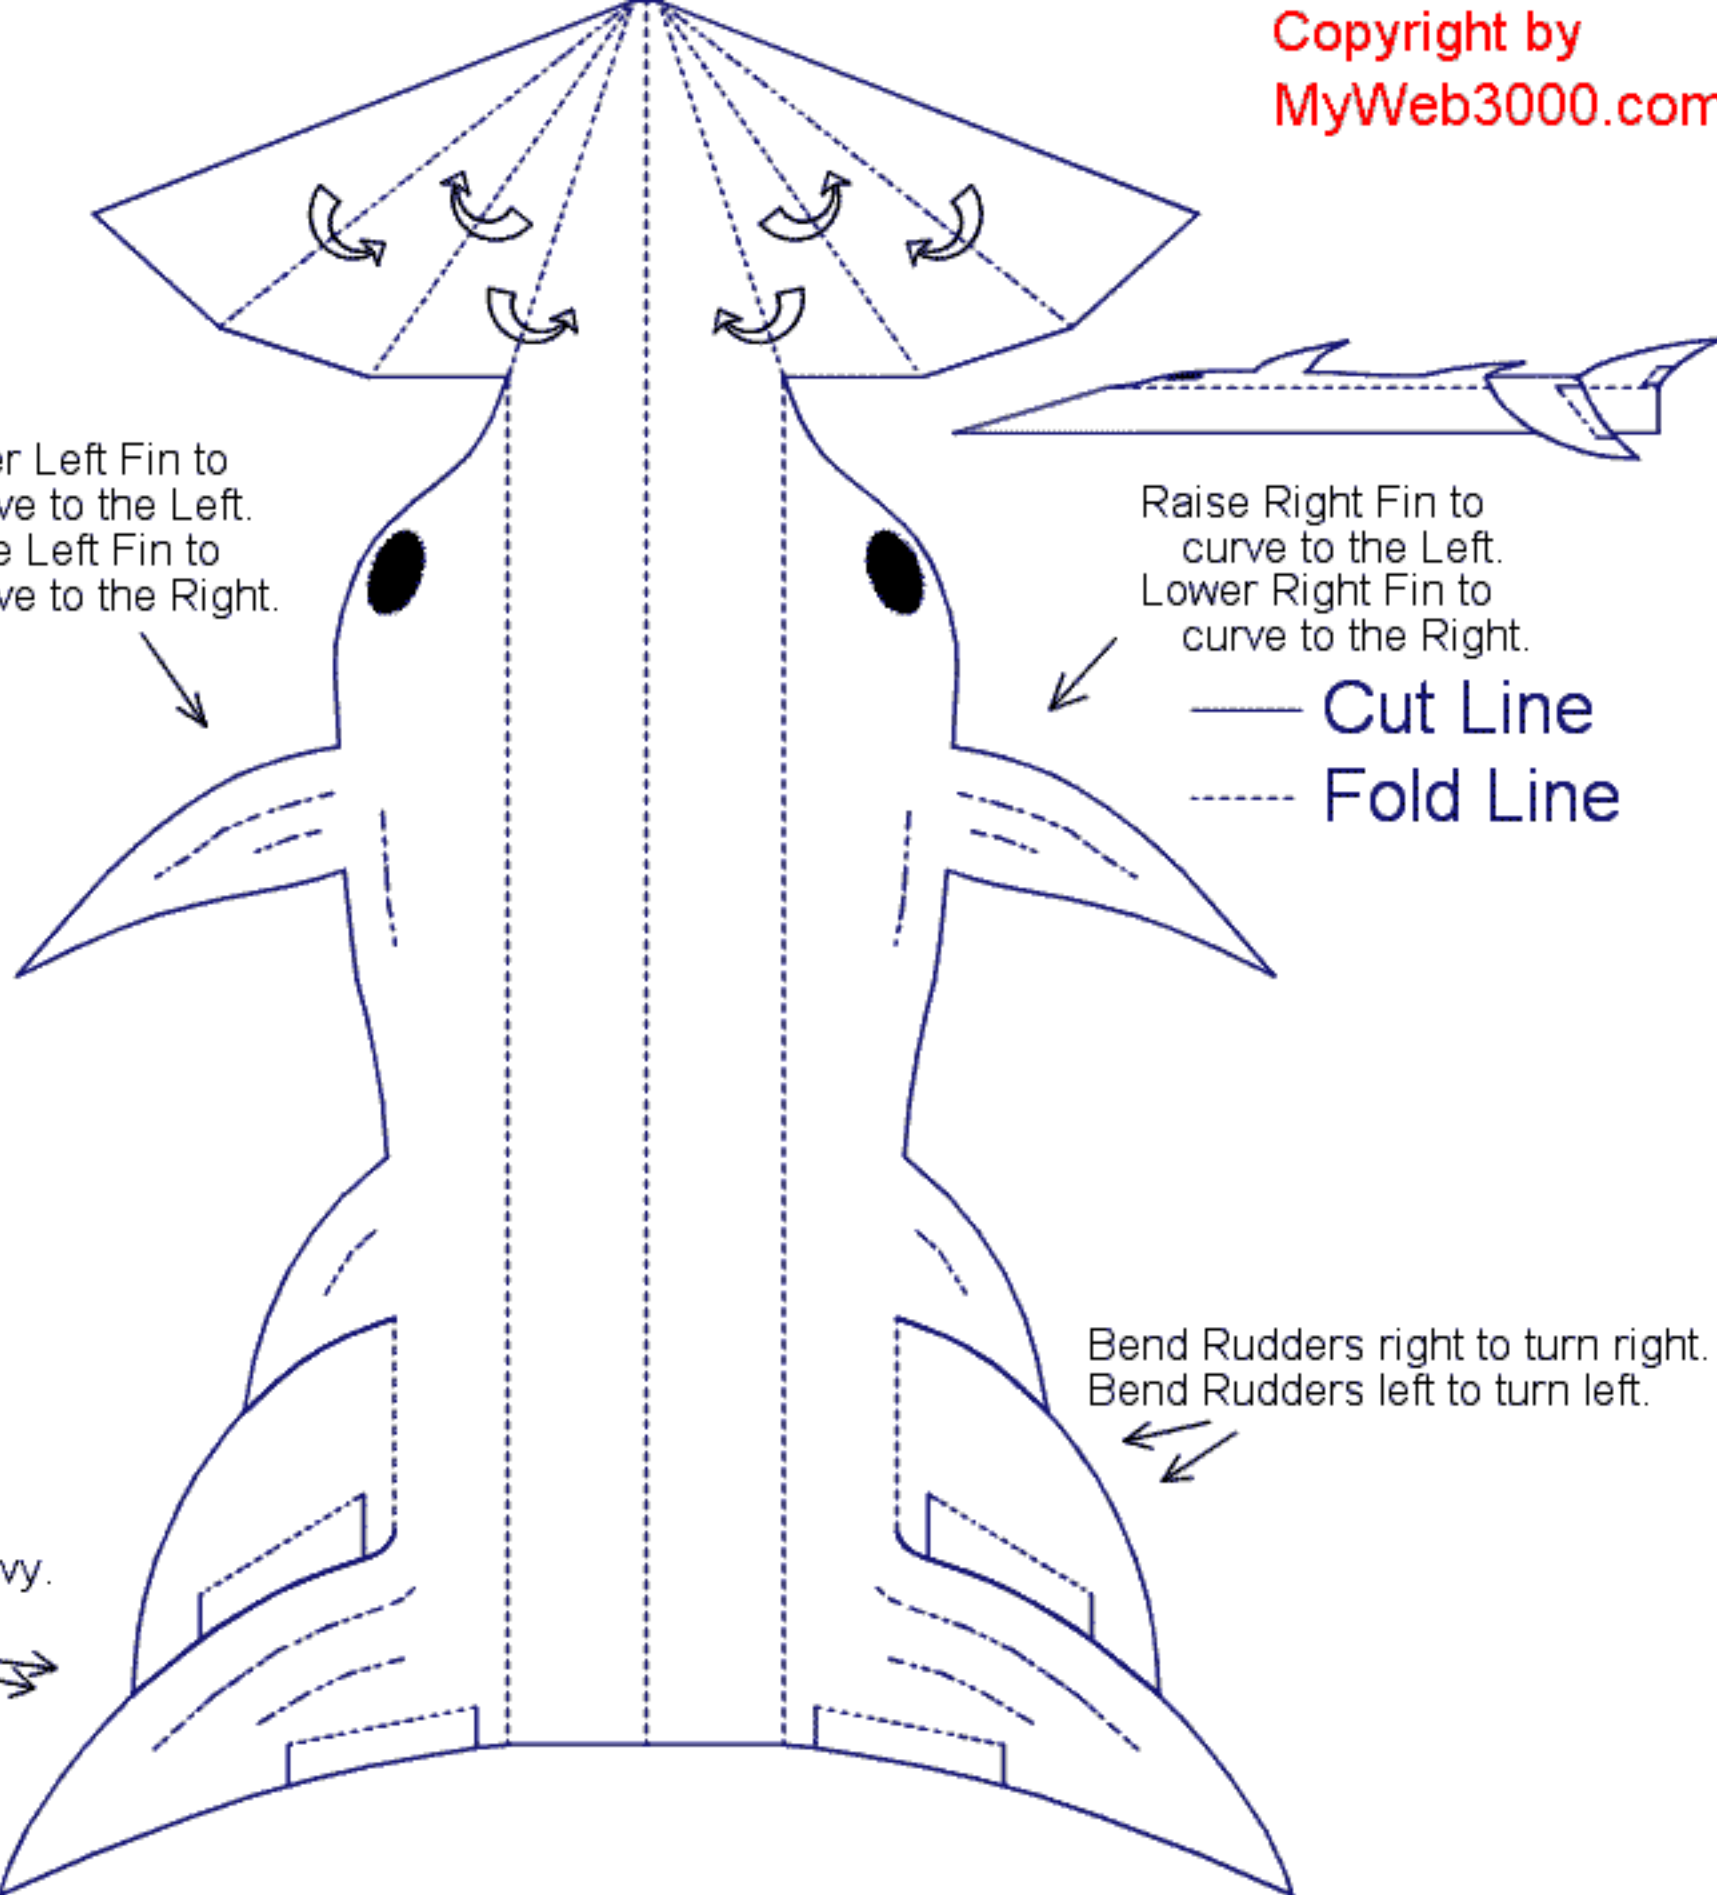

Sword Fish

Copyright by
MyWeb3000.com

Lower Left Fin to
curve to the Left.
Raise Left Fin to
curve to the Right.

Raise Right Fin to
curve to the Left.
Lower Right Fin to
curve to the Right.

— Cut Line
- - - Fold Line

Bend Rudders right to turn right.
Bend Rudders left to turn left.

Bend up Elevators if nose heavy.
Bend down Elevators if stalls.

Flying Tips: Launch the plane gently and keep the wings flat.